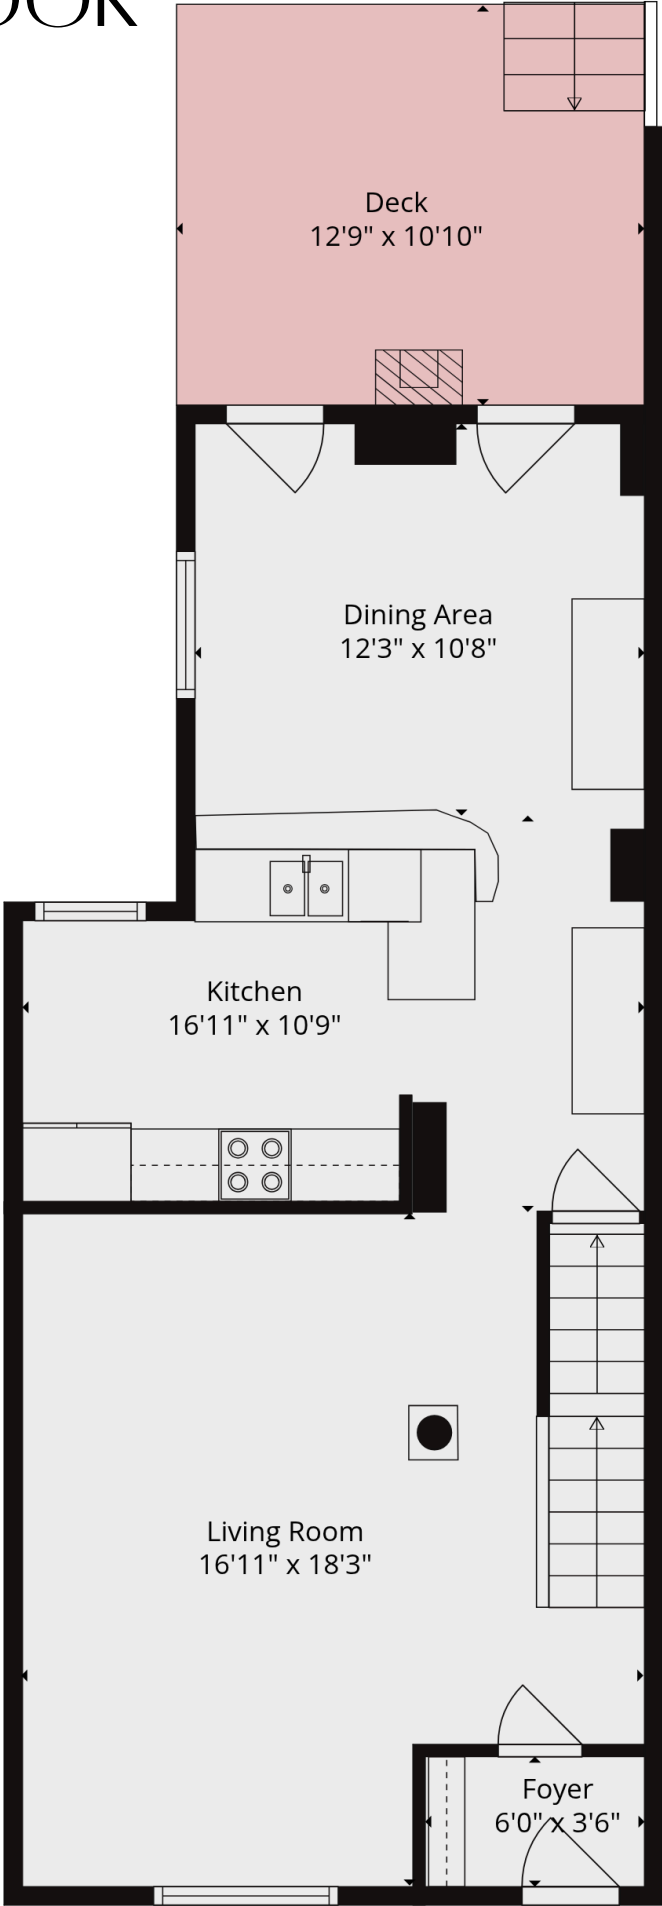

68 FOURTH AVE
THE GLEBE

TESKEY- CARTWRIGHT - KEELEY

WWW.TESKEY.COM

ENGEL&VÖLKERS®

MAIN FLOOR

2ND FLOOR

LOWER LEVEL