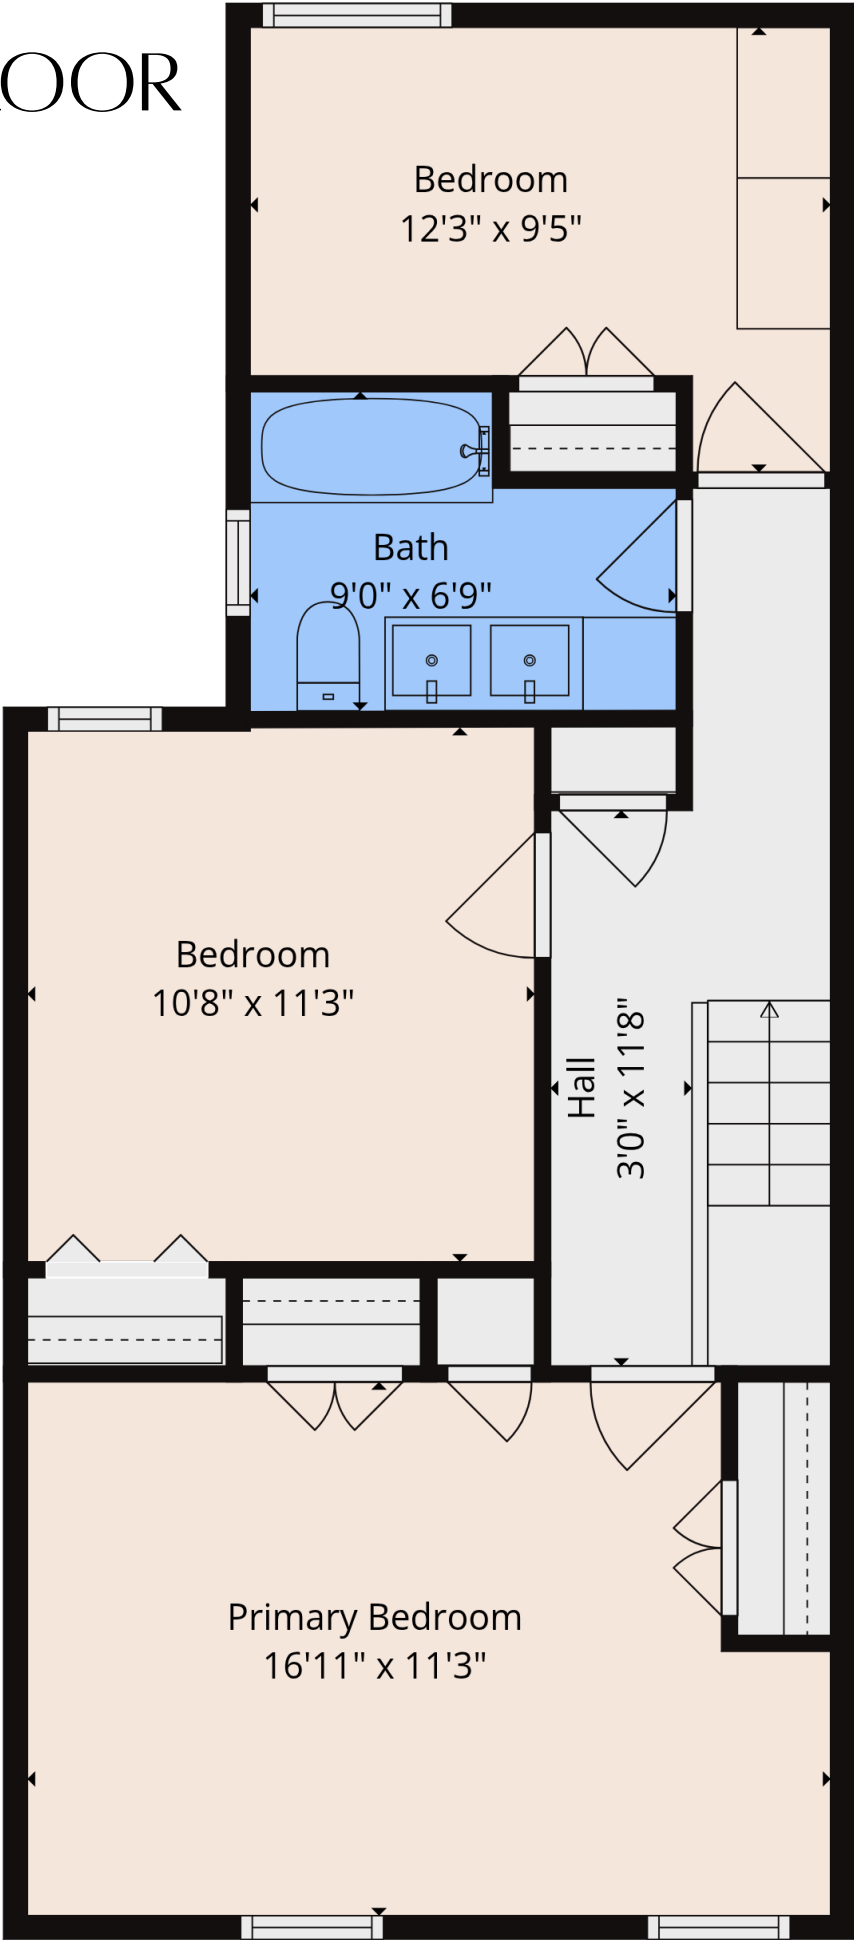

68 FOURTH AVE
THE GLEBE

TESKEY- CARTWRIGHT - KEELEY

WWW.TESKEY.COM

ENGEL&VÖLKERS®

MAIN FLOOR

2ND FLOOR

LOWER LEVEL